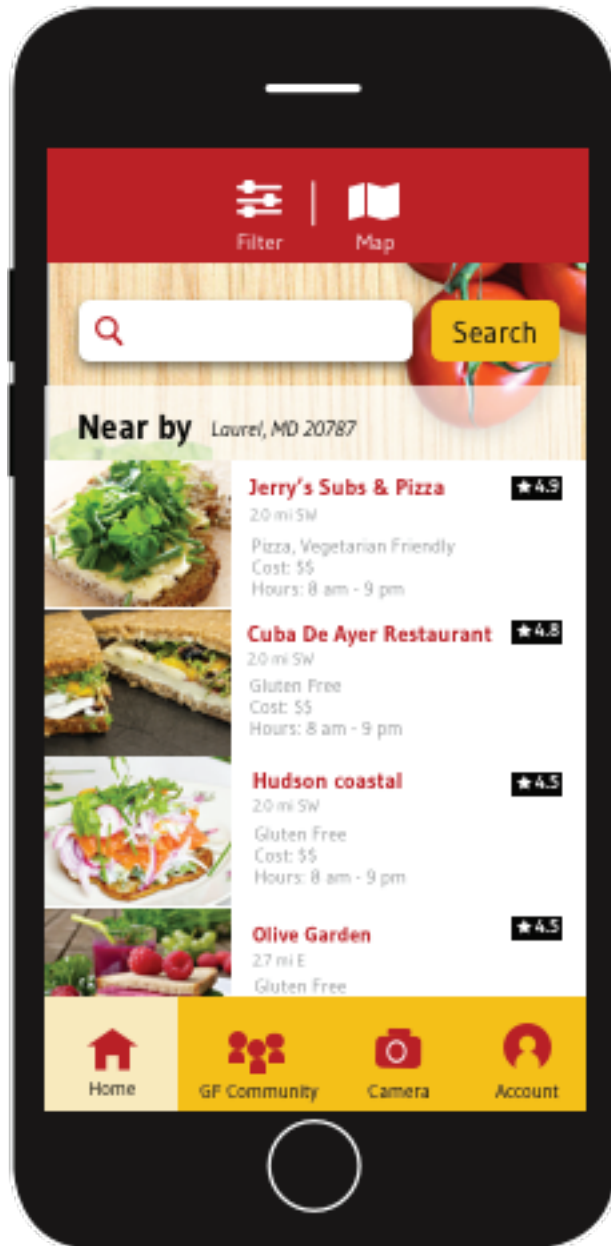

Find Me A Gluten Free Sandwich

This app is for gluten free office workers who have a short time for lunch and love to eat sandwiches.

Save your time and boost your health!

It will help you find gluten free sandwich restaurants near your office. You can share your opinion, give feedback and rate sandwich menus. It will allow you to take images, then upload to social media (Facebook and Instagram). It will also store your favorite sandwiches and restaurant information. You can see reviews from other members in the gluten free community.

■ ■ ■

Test Type
ABCDEFGHIJKLMNOPQRSTUVWXYZ
abcdefghijklmnopqrstuvwxyz

Button with text lable

Normal/Passive	
Touch and Hold	
Tap	
Inactive	

Image icons

1	 Home
2	 GF Community
3	 My Account
4	 Camera

Other elements

1	 Search	 Map
2	 Favorite	 Filter
3	 Rating	 Go Back
4	 Share	 Next

Main / Home Screen

Lower Level Screen

Note: The first page will be Sign in and Sign Up page.