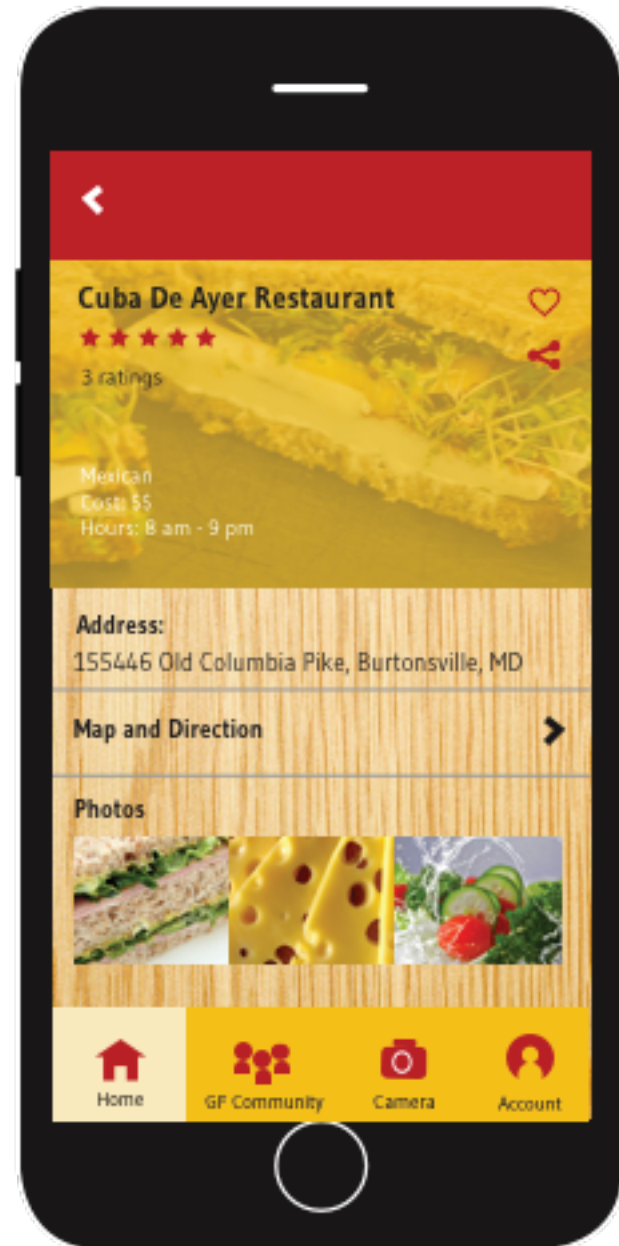

Find Me A Gluten Free Sandwich

This app is for gluten free office workers who have a short time for lunch and love to eat sandwiches.

Save your time and boost your health!

It will help you find gluten free sandwich restaurants near your office. You can share your opinion, give feedback and rate sandwich menus. It will allow you to take images, then upload to social media (Facebook and Instagram). It will also store your favorite sandwiches and restaurant information. You can see reviews from other members in the gluten free community.

■ ■ ■

Test Type
ABCDEFGHIJKLMNOPQRSTUVWXYZ
abcdefghijklmnopqrstuvwxyz

Button with text lable

Normal/Passive	
Touch and Hold	
Tap	
Inactive	

Image icons

1	 Home
2	 GF Community
3	 My Account
4	 Camera

Other elements

1	 Search	 Map
2	 Favorite	 Filter
3	 Rating	 Go Back
4	 Share	 Next

Main / Home Screen

Lower Level Screen

Note: The first page will be Sign in and Sign Up page.